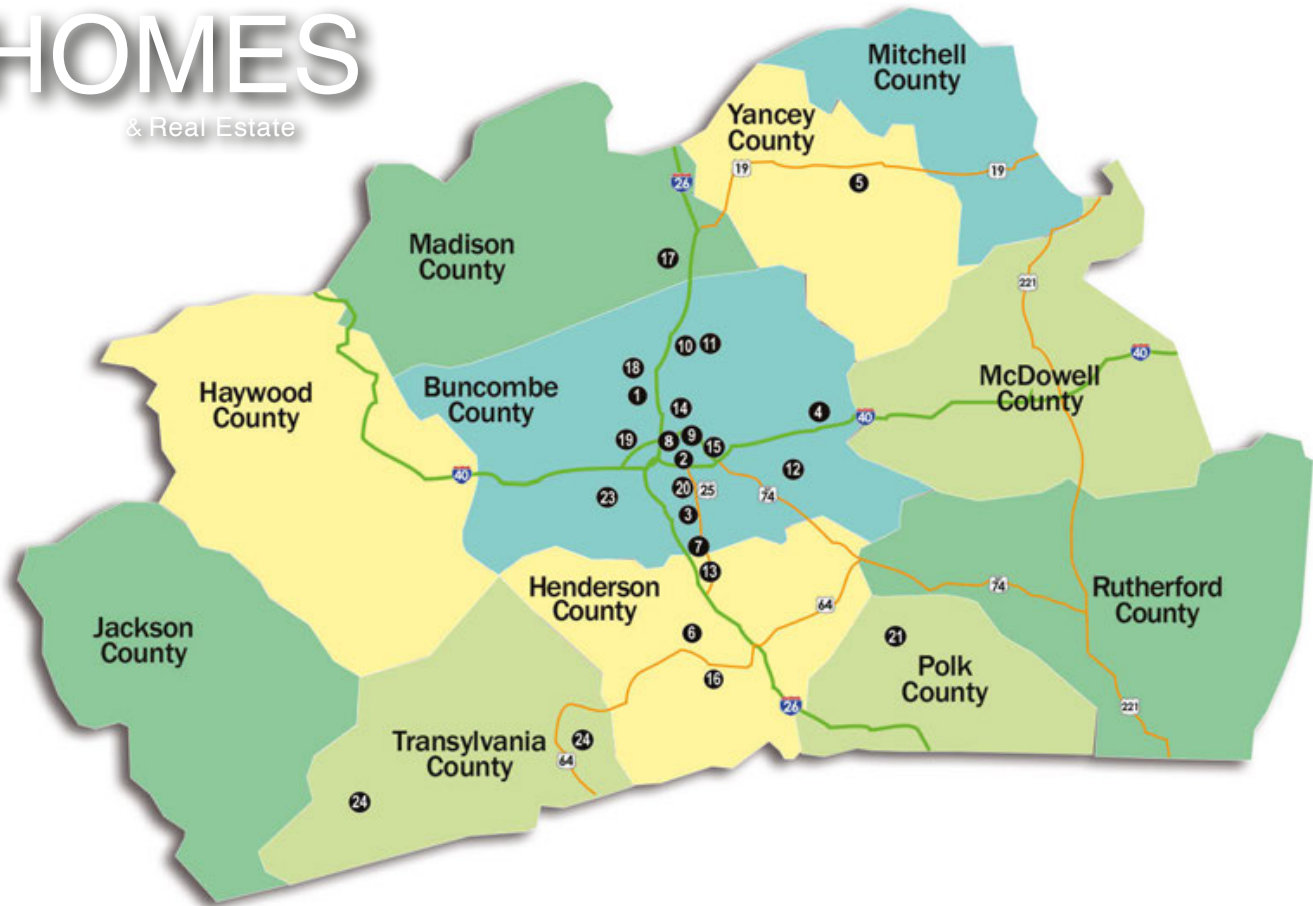

LOCAL COMMUNITY EXPERTS

WNC HOMES
& Real Estate

1. Beaver Lake
2. Biltmore Forest
3. Biltmore Park
4. Black Mountain
5. Burnsville
6. Carriage Park
7. Cliffs at Walnut Cove
8. Downtown Asheville
9. Downtown Asheville Condos
10. Downtown Weaverville
11. Weaverville/Reems Creek
12. Fairview
13. Fletcher
14. Grove Park
15. Kenilworth
16. Laurel Park
17. Mars Hill
18. Reynolds Mountain
19. West Asheville
20. The Ramble
21. Lake Adger/Lake Lure
22. Saluda/Tryo
23. Biltmore Lake
24. Brevard/Lake Toxaway