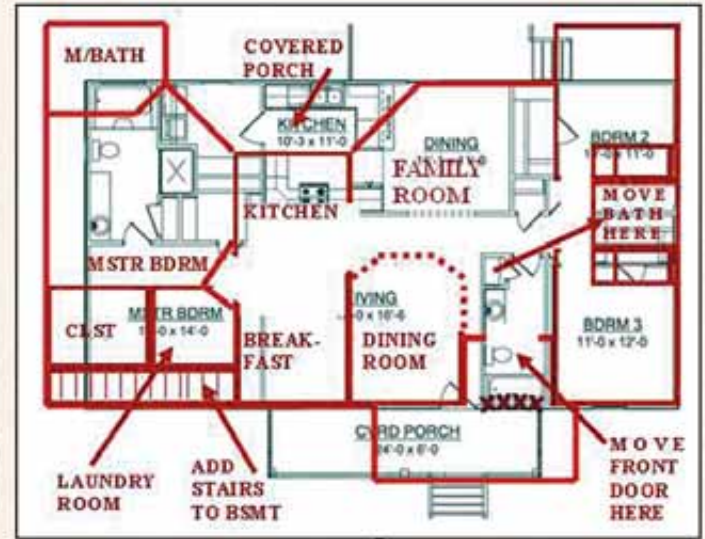

dream it

design it

Read about Lorraine and Heidi's experience with America's Home Place Page 20

build it

Starting at \$46/sqft

462 Weaverville Highway in Asheville 828.658.0402 americashomeplace.com